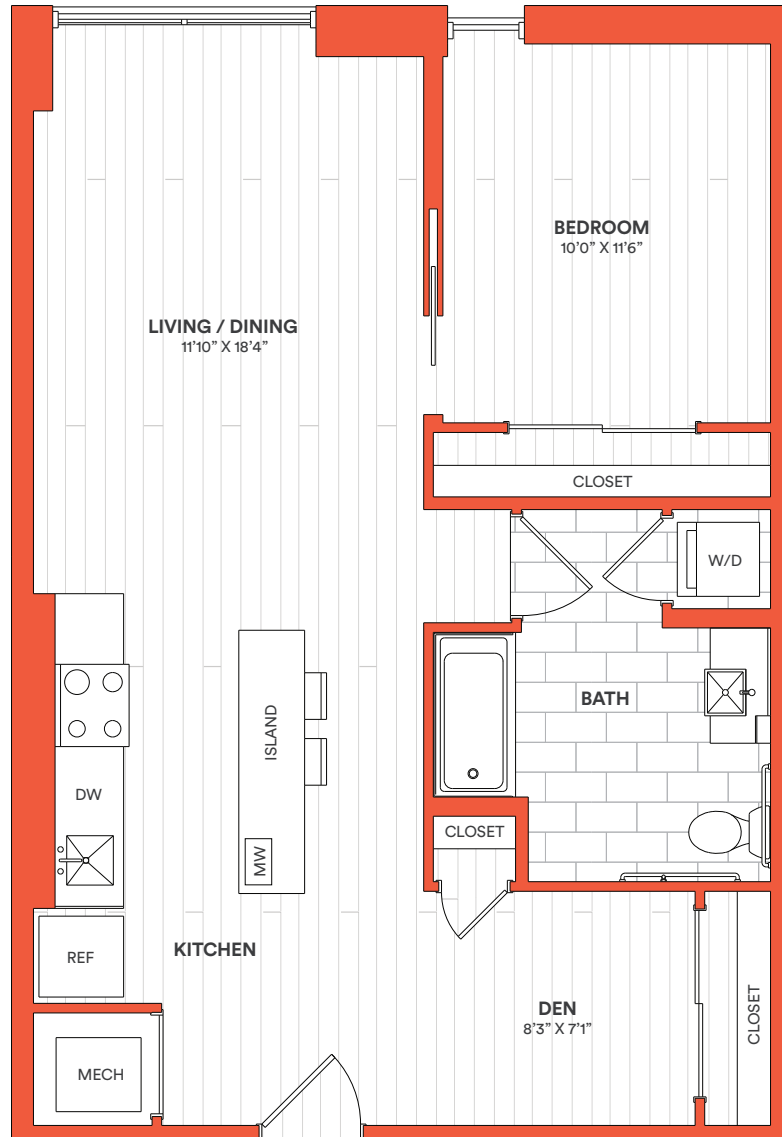

Ridge Square NW

N >

Floor Plan E1-02-04 1 Bedroom + Den 1 Bath 795 Square Feet

Apartment No. _____ **Monthly Rent** _____ **Availability** _____

Square footage displayed is approximate and may vary slightly. Rental rates, availability, lease terms, deposits, apartment features and specials are subject to change without notice. Details and dimensions may differ from actual plans.