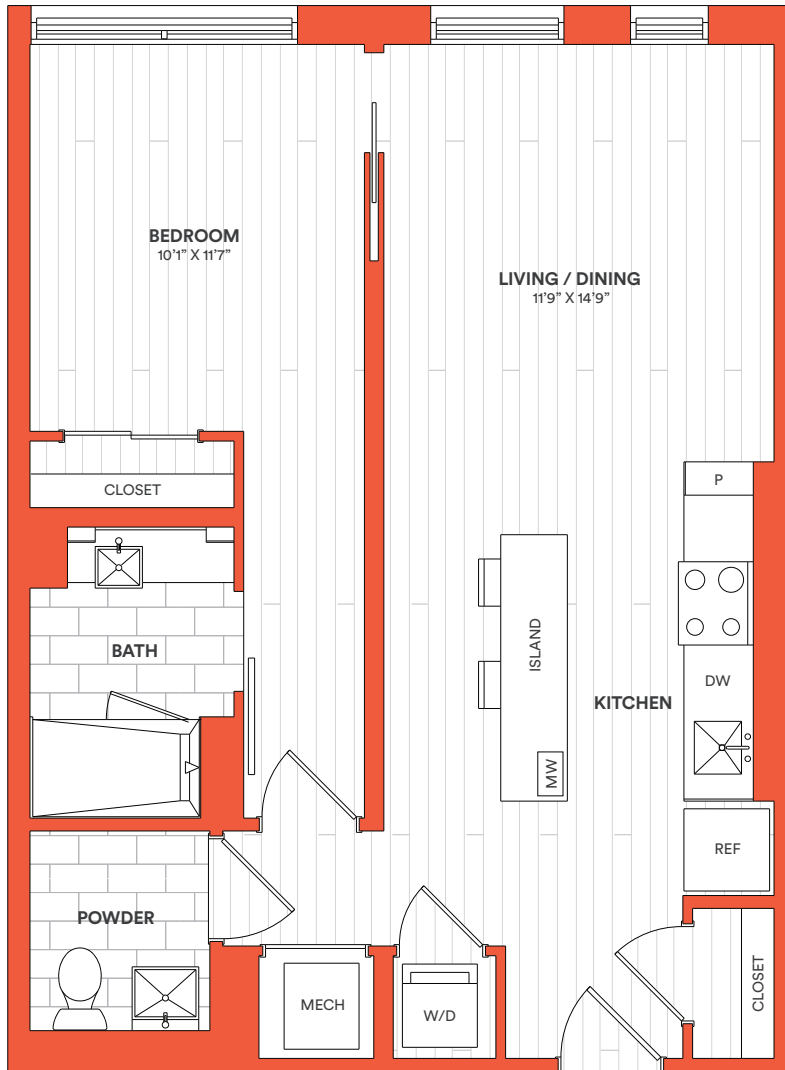

Ridge Square NW

N >

Floor Plan E2-TYP-03

1 Bedroom

1.5 Bath

731 Square Feet

Apartment No. _____

Monthly Rent _____

Availability _____

Square footage displayed is approximate and may vary slightly. Rental rates, availability, lease terms, deposits, apartment features and specials are subject to change without notice. Details and dimensions may differ from actual plans.