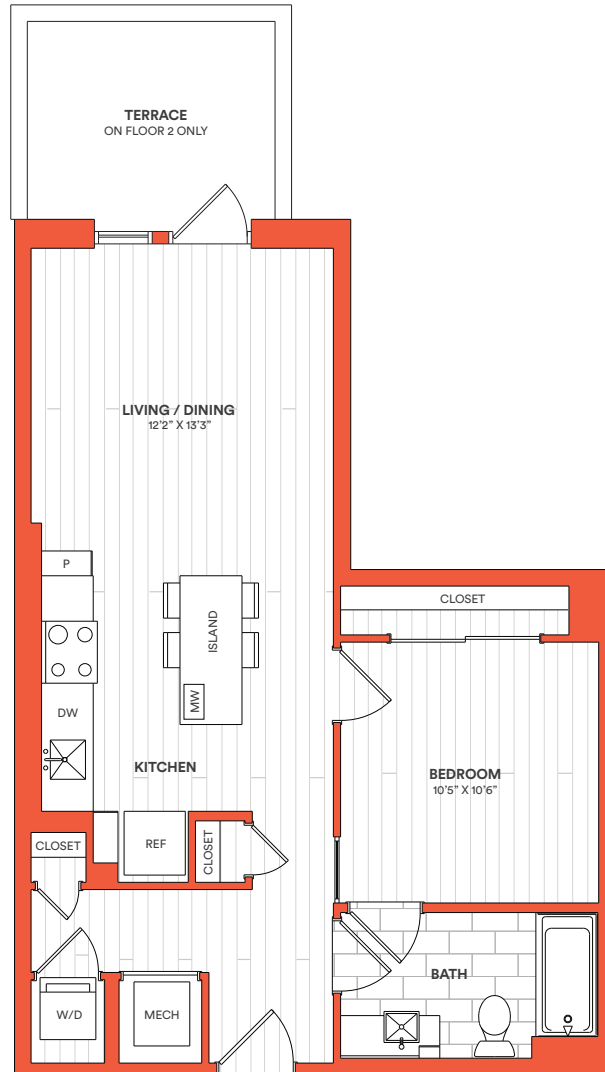

Ridge Square NW

N >

Floor Plan E2-TYP-12 1 Bedroom 1 Bath 656 Square Feet

Apartment No. _____

Monthly Rent _____

Availability _____

Square footage displayed is approximate and may vary slightly. Rental rates, availability, lease terms, deposits, apartment features and specials are subject to change without notice. Details and dimensions may differ from actual plans.