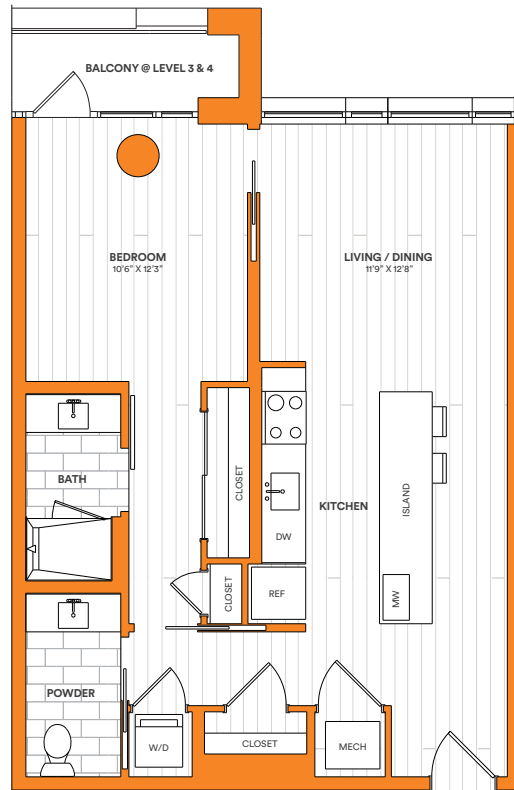

The Branches

Floor Plan B2-TYP-04

1 Bedroom

1 Bath

772 Square Feet

Apartment No. _____

Monthly Rent _____

Availability _____

Square footage displayed is approximate and may vary slightly. Rental rates, availability, lease terms, deposits, apartment features and specials are subject to change without notice. Details and dimensions may differ from actual plans.