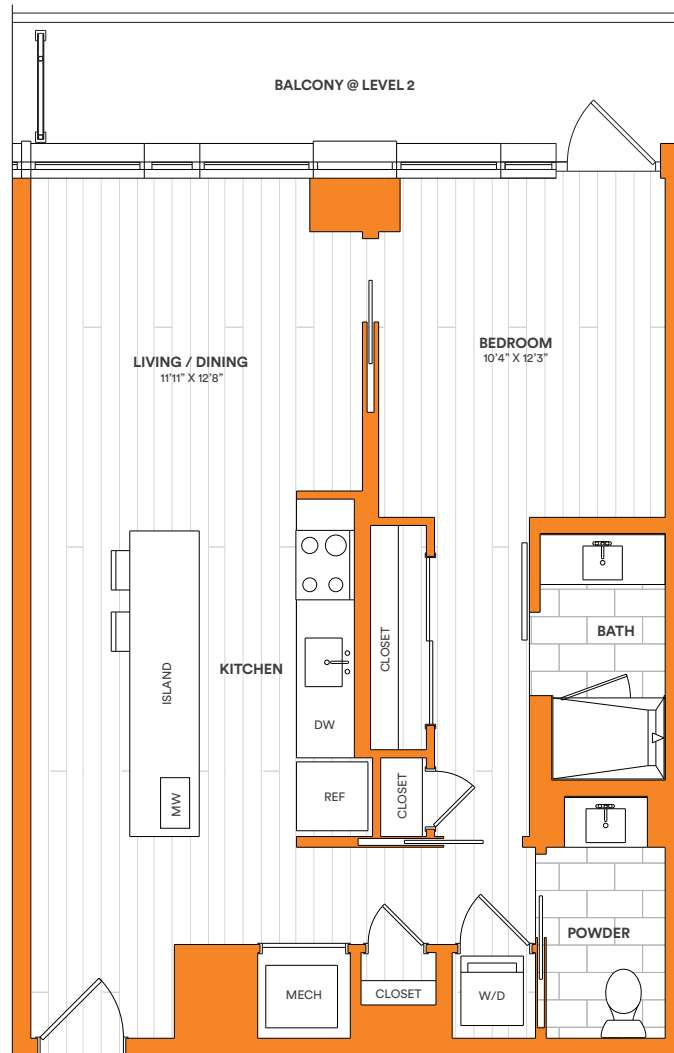

The Branches

Floor Plan B2-TYP-05 1 Bedroom 1 Bath 765 Square Feet

Apartment No. _____ **Monthly Rent** _____ **Availability** _____

Square footage displayed is approximate and may vary slightly. Rental rates, availability, lease terms, deposits, apartment features and specials are subject to change without notice. Details and dimensions may differ from actual plans.