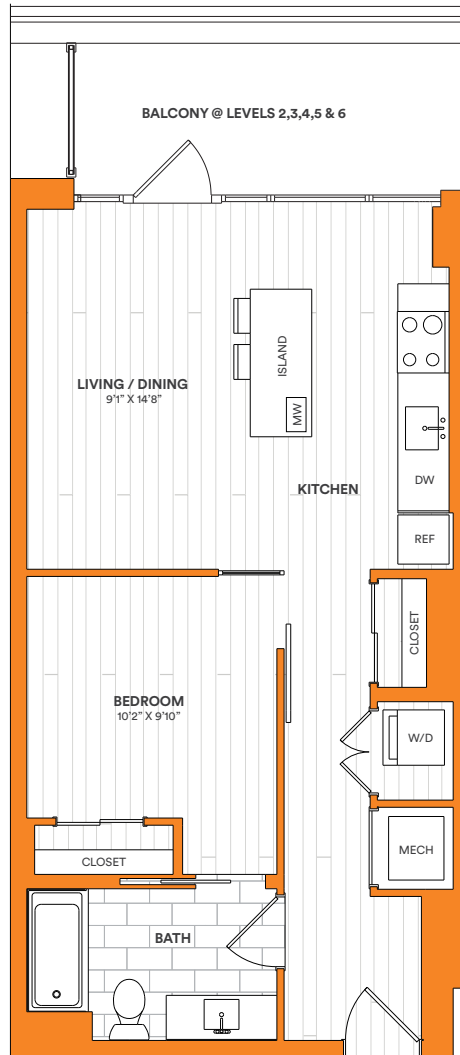

The Branches

Floor Plan B2-TYP-12

1 Bedroom

1 Bath

641 Square Feet

Apartment No. _____

Monthly Rent _____

Availability _____

Square footage displayed is approximate and may vary slightly. Rental rates, availability, lease terms, deposits, apartment features and specials are subject to change without notice. Details and dimensions may differ from actual plans.